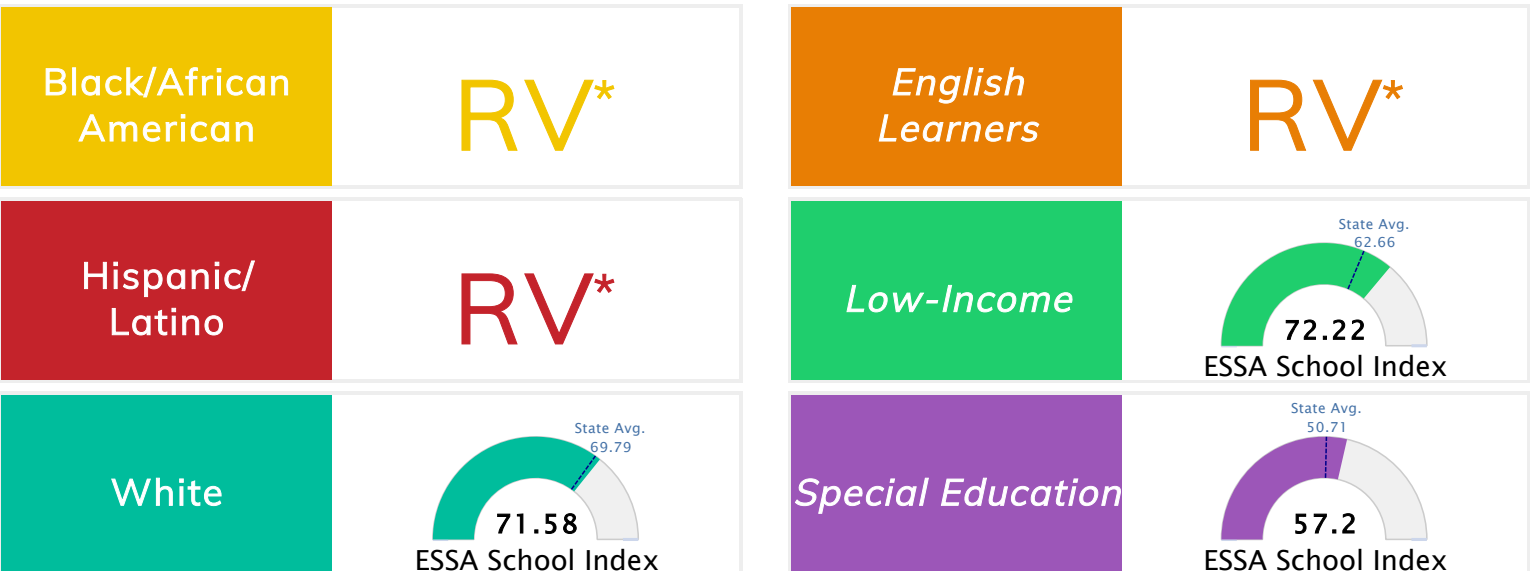

Note: Full color represents score

*RV = Restricted Value for sub-pops size < 10

Prepared by the Arkansas Department of Education