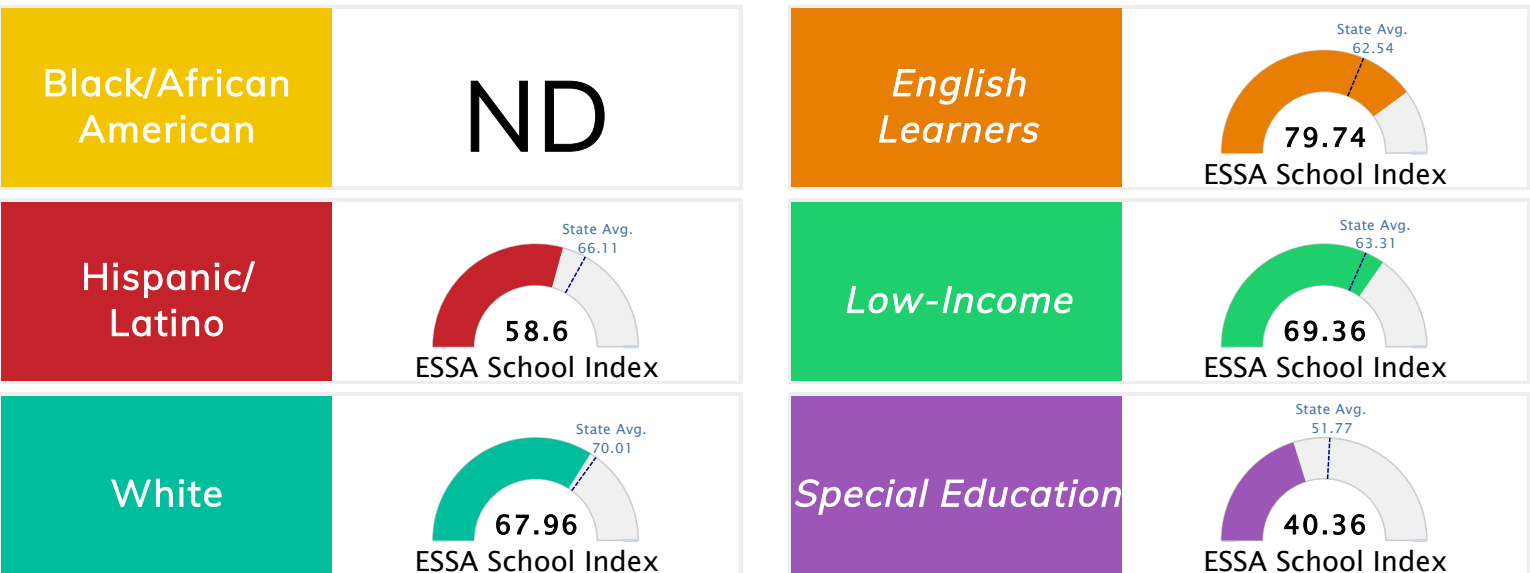

Note: Full color represents score

Prepared by the Arkansas Department of Education